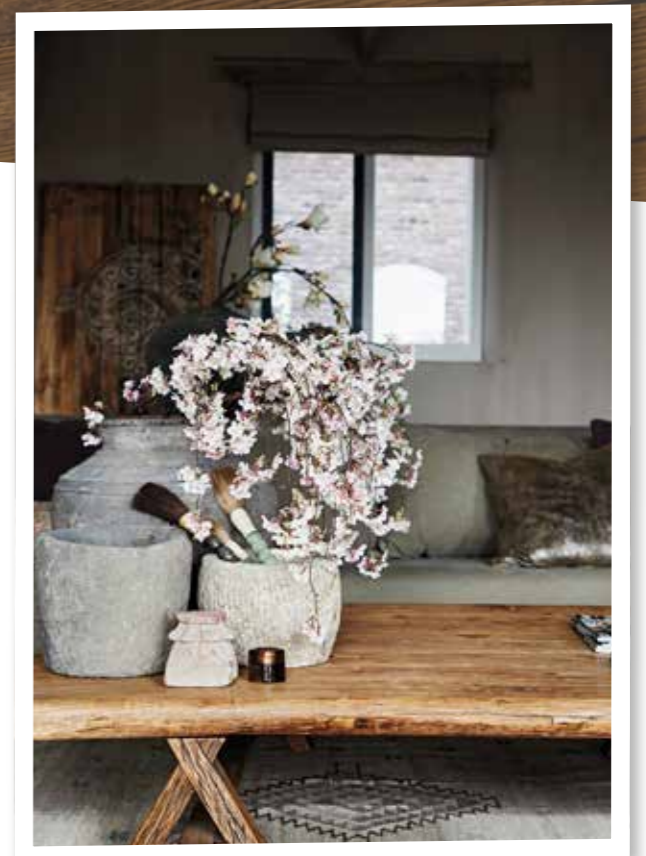

© Loupes Images